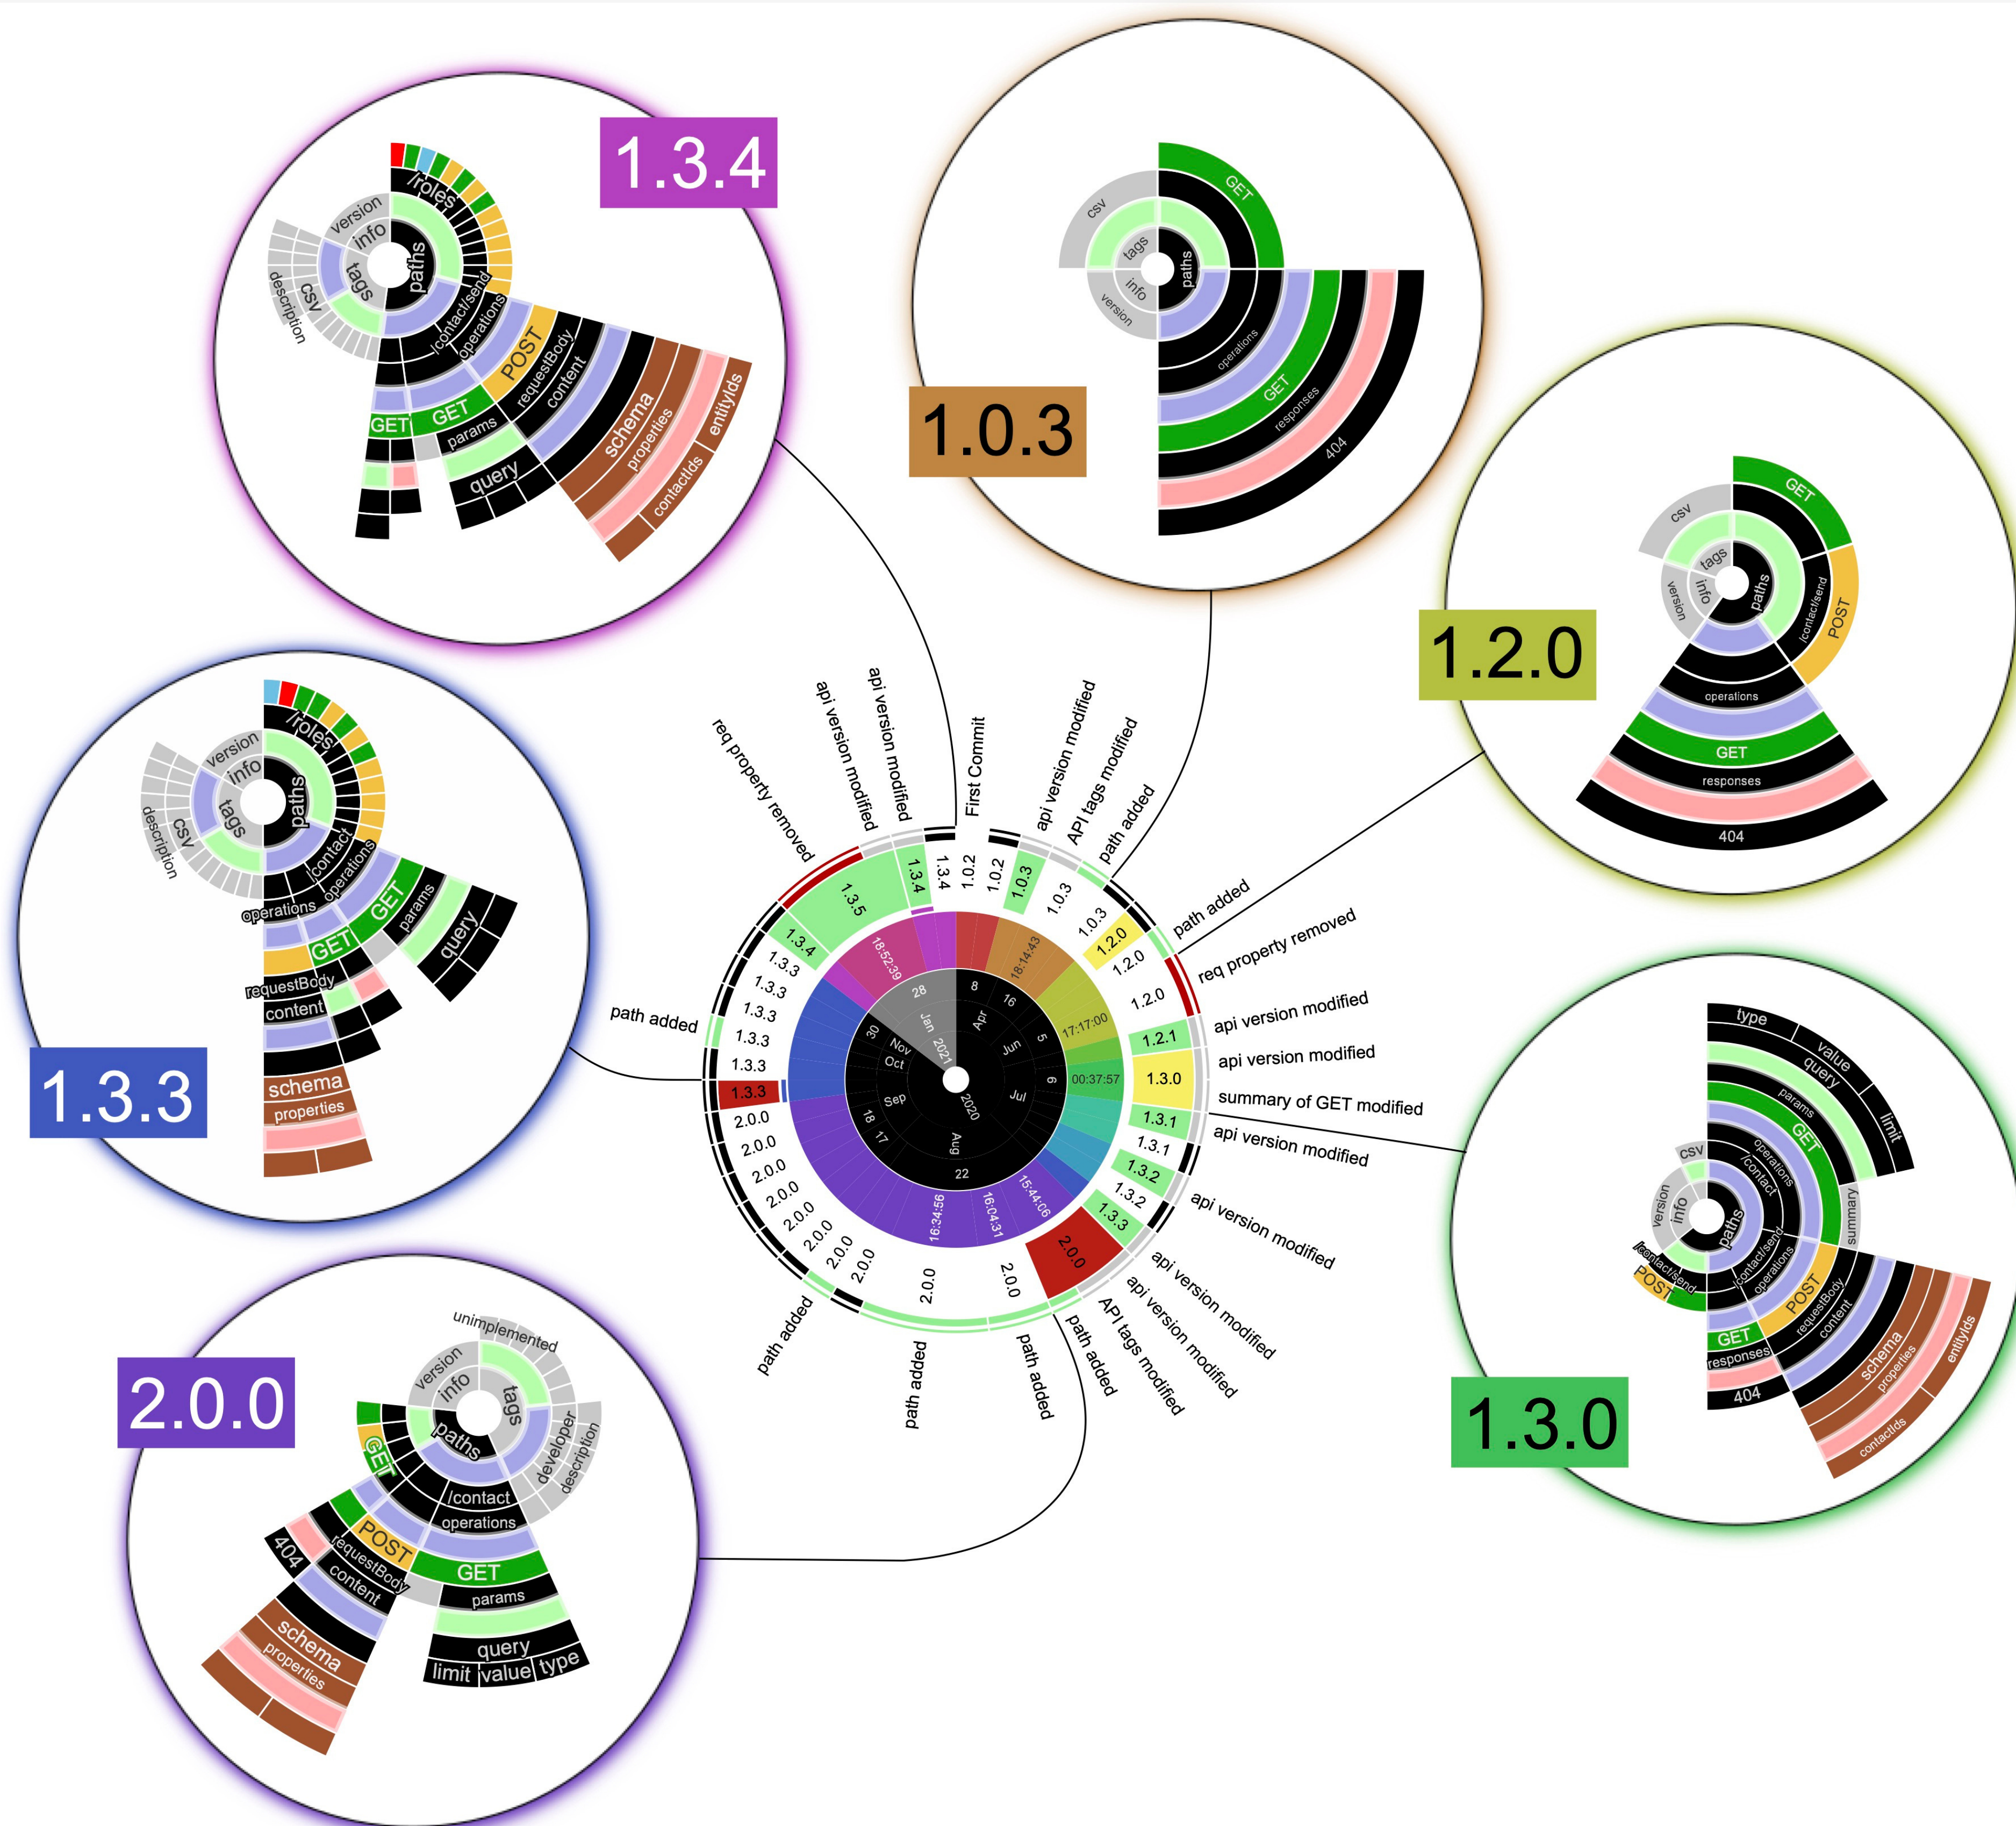

Interactively exploring API changes and versioning consistency

We present a novel visualization specifically designed to represent all structural changes and the level of adherence to semantic versioning practices over time. It also serve for characterizing and comparing the evolution history of different Web APIs.

Use APIPicture to generate visualizations for your APIs histories
<https://www.github.com/souhailaS/APIPicture>

Visit a gallery of real world APIs' histories visualizations
<https://souhailas.github.io/VISSOFT2023/>